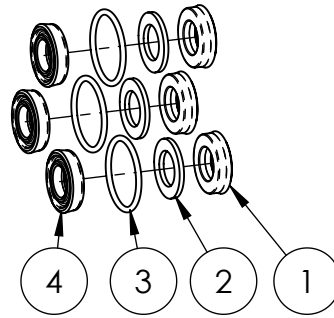

OIL SEAL KIT

ITEM	QTY.	DESCRIPTION
1	3	OIL SEAL

15 PART NO. 7106627

WATER SEAL KIT

ITEM	QTY.	DESCRIPTION
1	3	HIGH PRESSURE WATER SEAL
2	3	BACK RING
3	3	O-RING
4	3	LOW PRESSURE WATER SEAL